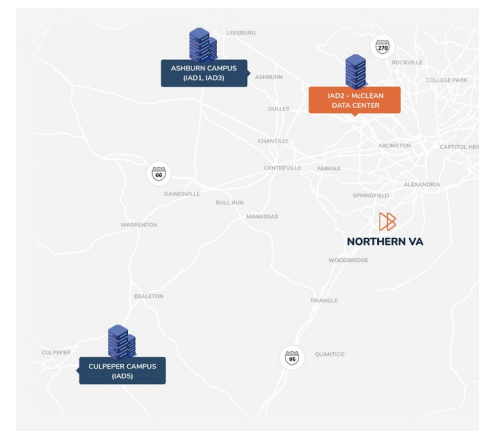

## Ashburn Campus Data Center

21630 Red Rum Drive Ashburn, VA 20147

IAD3, DataBank's newest facility in Northern Virginia is slated to open in early 2023. It will more than double our footprint in Loudoun County, providing the perfect solutions for colocation, cloud, and technology services.

## Local Service. Boundless Reach.

Our **65+ data centers** are strategically located in **27+ markets** that offer high population densities as well as a concentration of technology business and research universities.